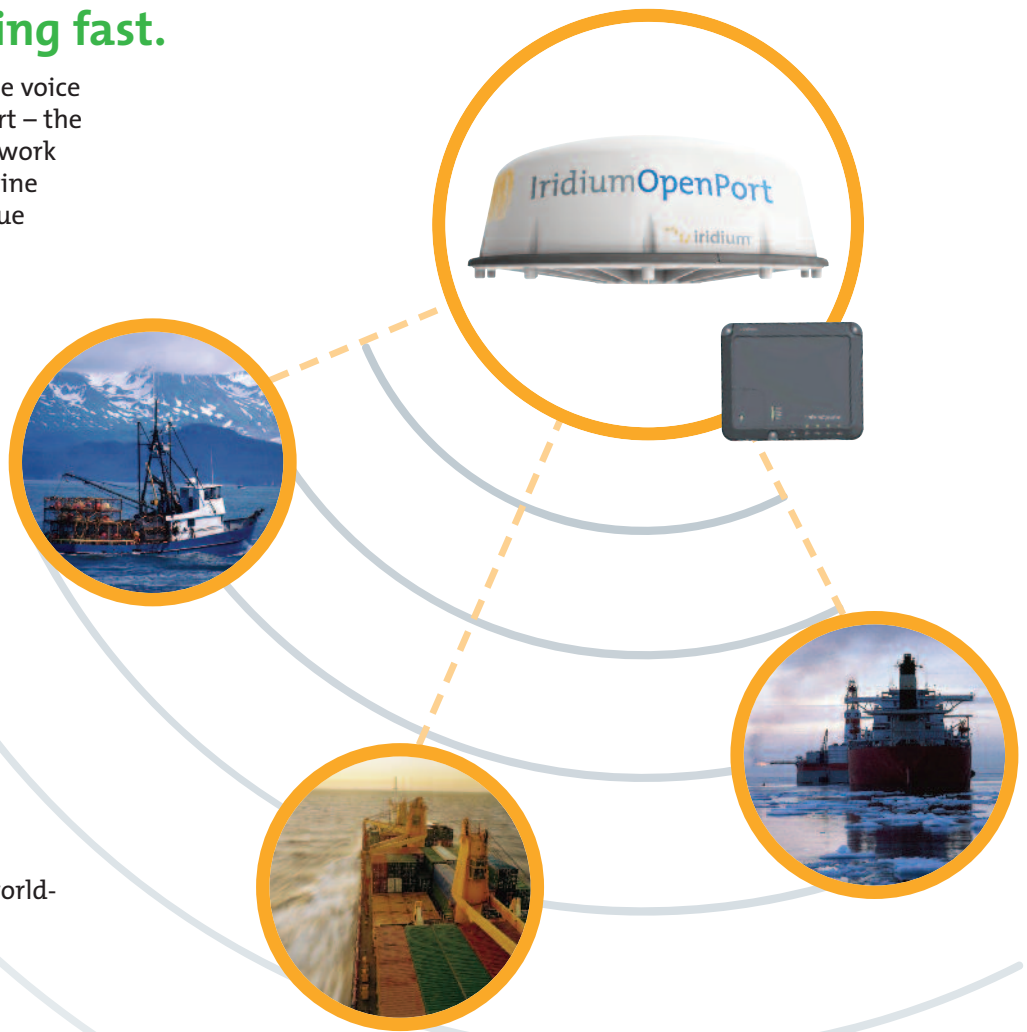

Iridium OpenPort

It's here and it's going fast.

Introducing Iridium's new maritime voice and data service – Iridium OpenPort – the world's first global, high-speed network specifically engineered for the marine market. Iridium OpenPort offers true IP connectivity with up to three phone lines available for simultaneous use. Equipment is easy to install and surprisingly affordable. Iridium OpenPort delivers more bandwidth at a better price to your customers and their fleets.

Iridium OpenPort offers:

- Three separate phone lines
- High-speed data
- Flexible and attractive pricing packages
- Lightweight, low-profile satellite antenna

Best of all, with Iridium OpenPort customers receive Iridium's worldwide pole-to-pole coverage, unmatched network quality and world-class technical support.

More Voice

The Iridium OpenPort below-decks unit contains three RJ11 jacks, enabling users to make up to three simultaneous voice calls, even during data transmission – no more waiting for a free phone line to make a call. Crew calls are easily separated from ship's business calls for simplified accounting.

Faster Data

Iridium OpenPort utilizes true IP technology to provide a flexible and powerful array of data

services. A single Ethernet port provides a connection to a standard PC or to a router or hub for multiple PCs. Choose from a range of configurable data rates to meet your specific requirements. Engineered for simultaneous functionality, data and phone ports support high-volume usage. Iridium OpenPort's simplified service plans replace expensive and wasteful per-minute pricing with more cost-effective per-megabyte rates.