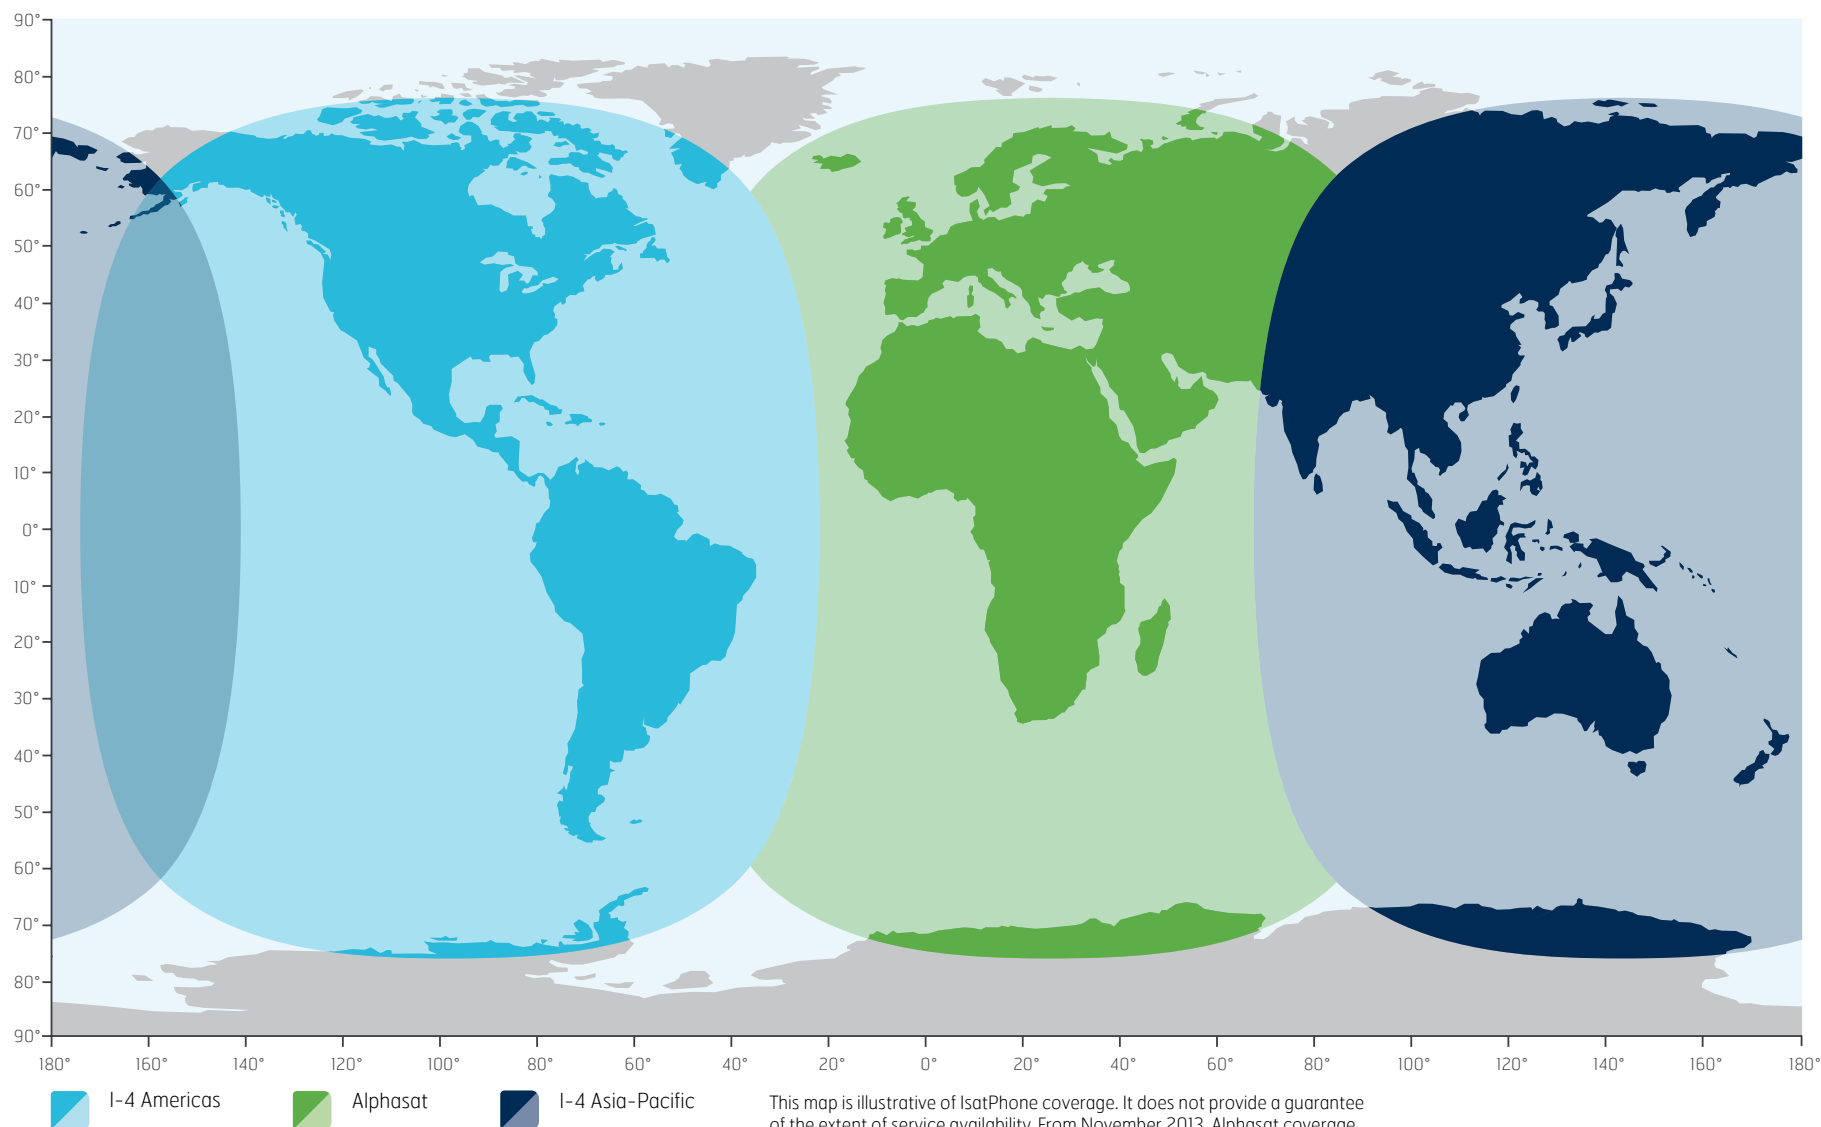

IsatPhone coverage

This map is illustrative of IsatPhone coverage. It does not provide a guarantee of the extent of service availability. From November 2013, Alphasat coverage prioritises the region north of 44°S, and service may degrade south of this latitude. IsatPhone Pro coverage March 2014.